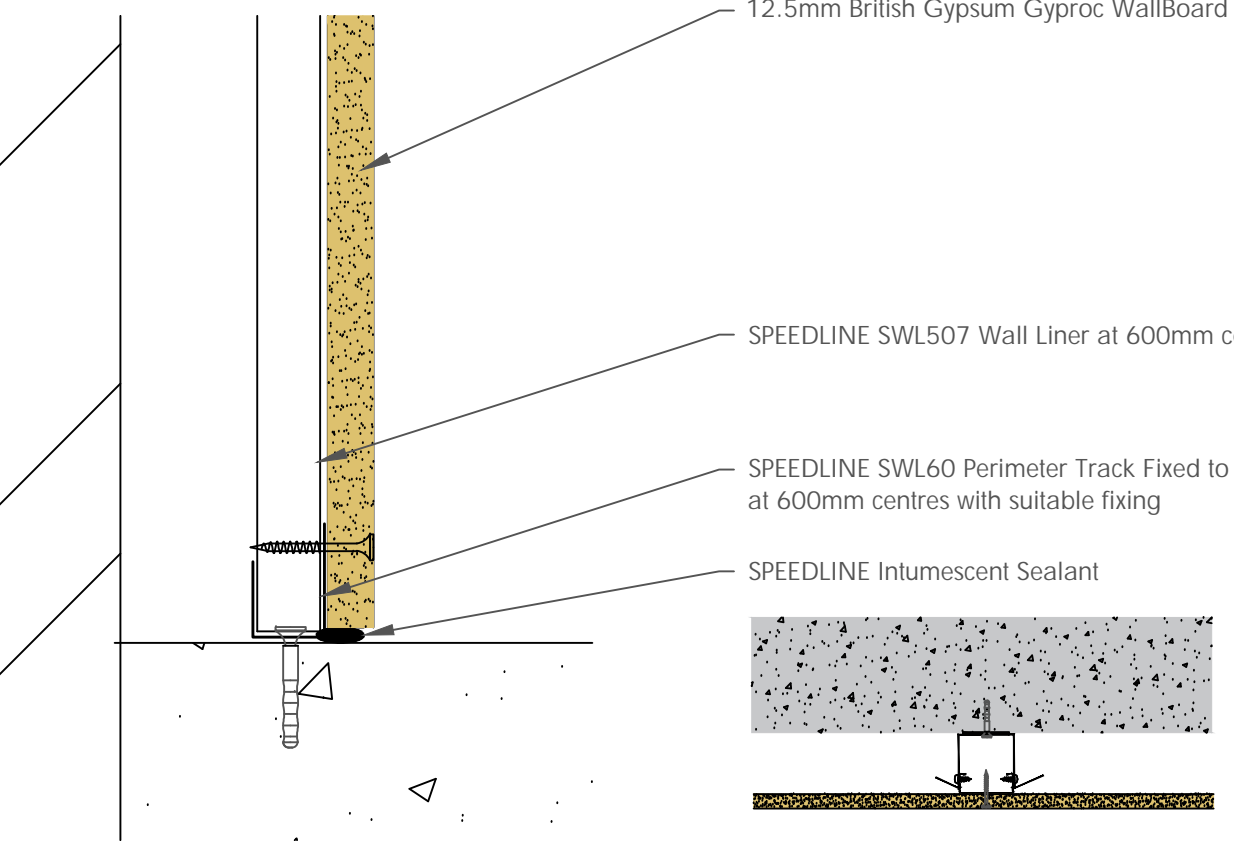

Fixing Brackets at 800mm centres
 AH185 = 75mm Leg
 AH186 = 125mm Leg
 AH175 = 175mm Leg

SPEEDLINE Drywall Screws

12.5mm British Gypsum Gyproc WallBoard

SPEEDLINE SWL507 Wall Liner at 600mm centres

SPEEDLINE SWL60 Perimeter Track Fixed to Floor at 600mm centres with suitable fixing

SPEEDLINE Intumescent Sealant

CDR No: DATE: 22/10/19 Details to be read in conjunction with project specification guidelines

WALL LINING SYSTEM - WL507-B-51

All performance data and system specifications are for systems constructed with materials & components as shown. The inclusion or substitution of any other manufacturers materials or components could invalidate test data and system performance and permission must be given in writing by SIG PLC.